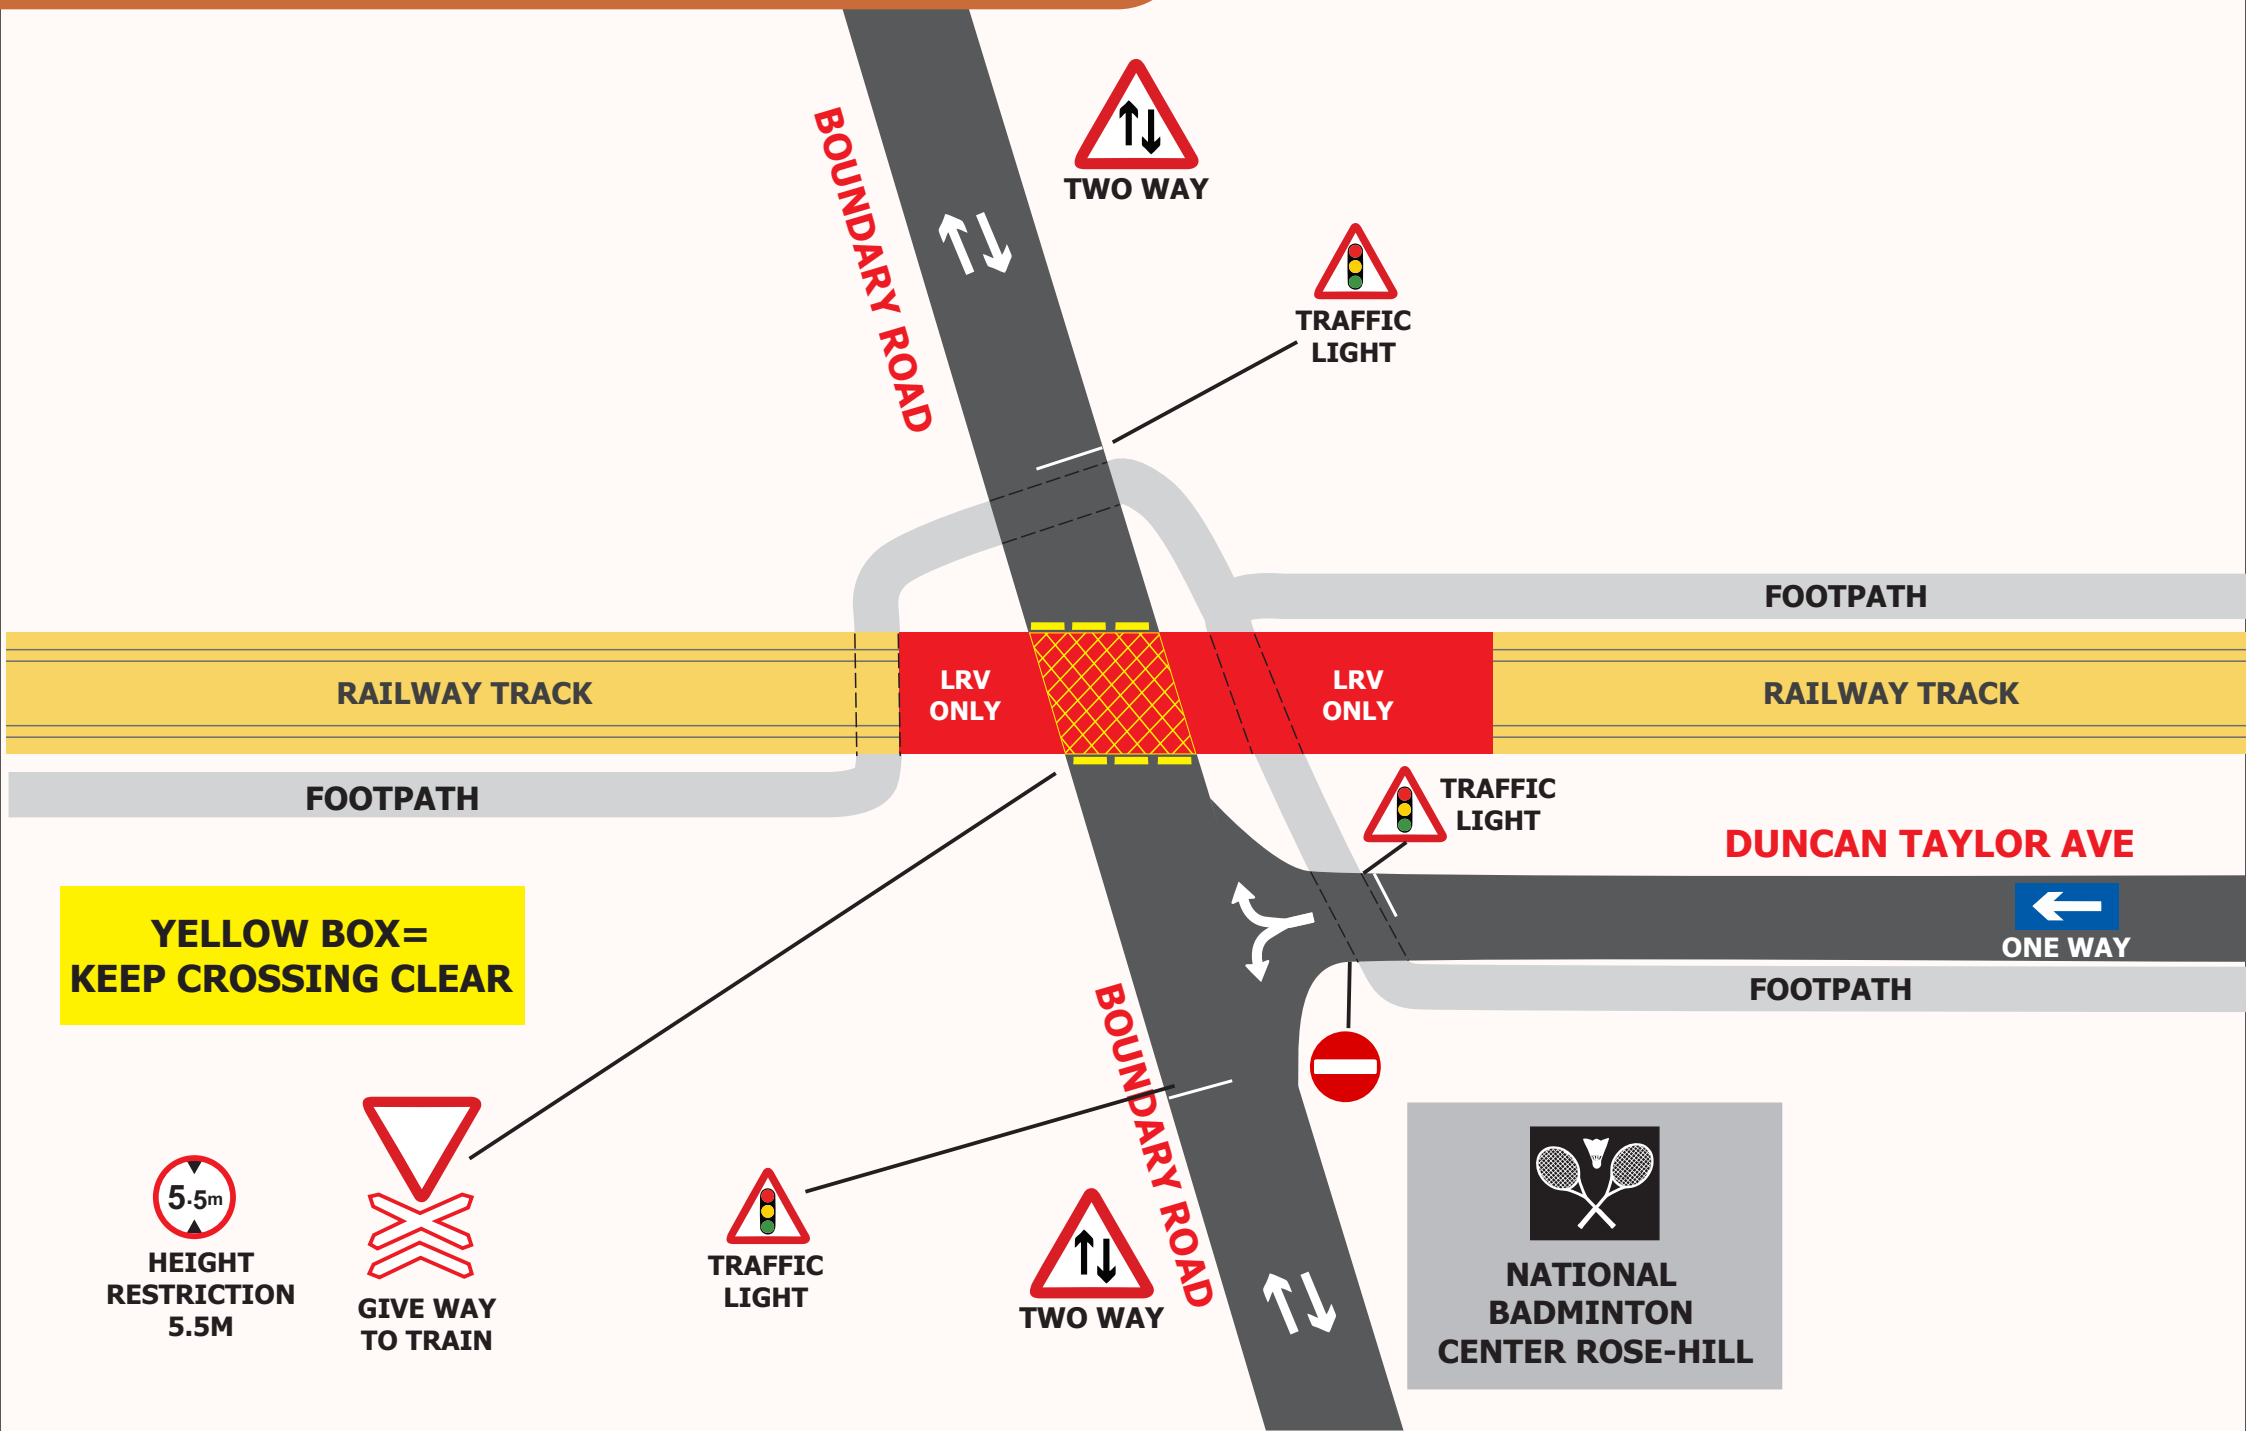

BOUNDARY ROAD JUNCTION

YELLOW BOX=
KEEP CROSSING CLEAR

5.5m
HEIGHT
RESTRICTION
5.5M

GIVE WAY
TO TRAIN

TRAFFIC
LIGHT

TWO WAY

NATIONAL
BADMINTON
CENTER ROSE-HILL

BOUNDARY ROAD

TWO WAY

TRAFFIC
LIGHT

FOOTPATH

RAILWAY TRACK

LRV
ONLY

LRV
ONLY

RAILWAY TRACK

FOOTPATH

TRAFFIC
LIGHT

DUNCAN TAYLOR AVE

ONE WAY

FOOTPATH

BOUNDARY ROAD