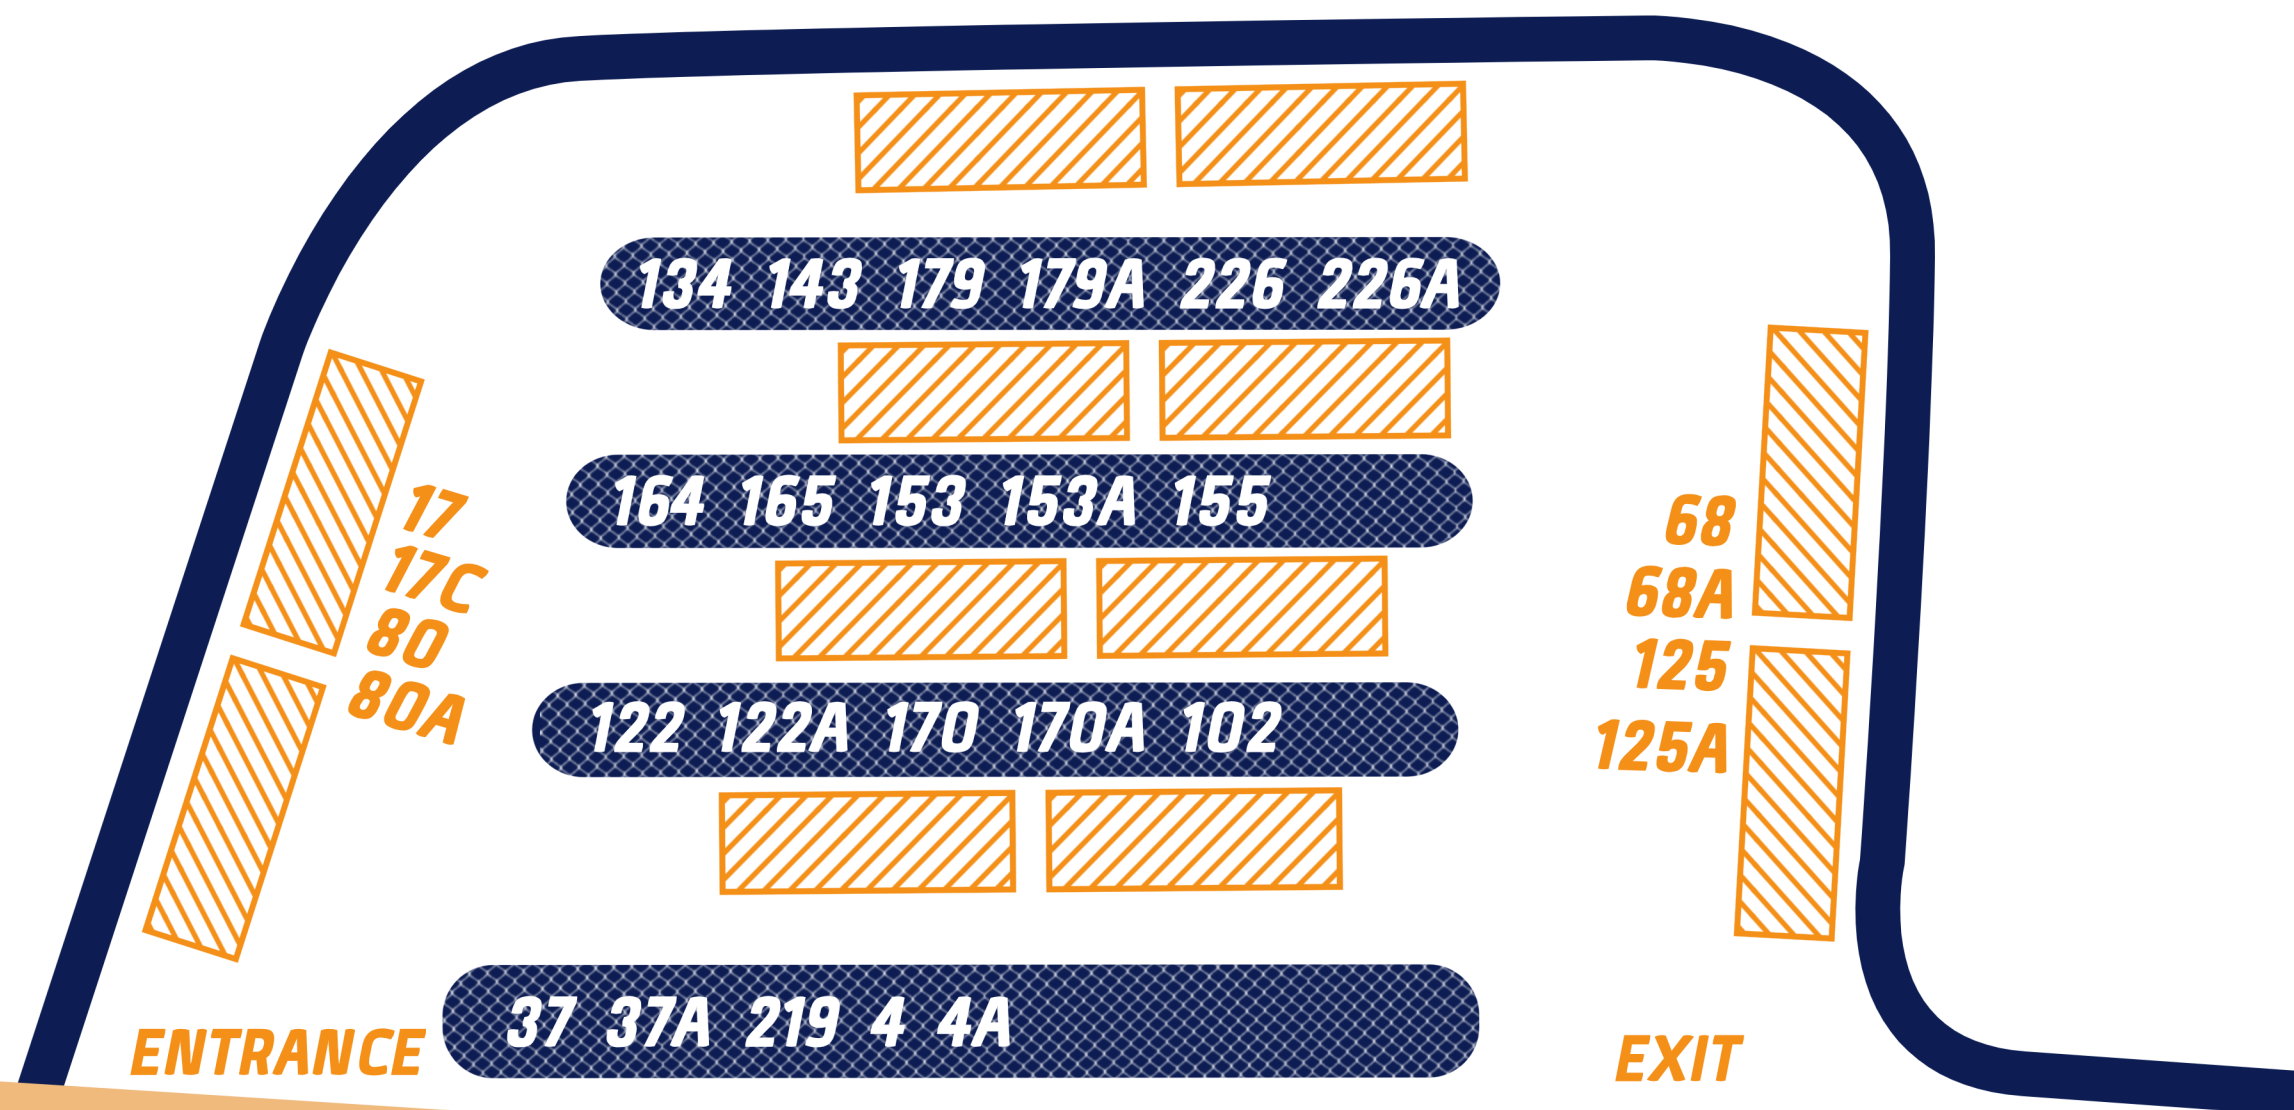

RELOCATION OF JAN PALACH NORTH BUS STATION

NEW BOARDING/ALIGHTING BAYS

OPPOSITE JAN PALACH NORTH BUS STATION AND AT RUE CHATEAUNEUF

SITE A

(CNT SERVICES AND FLACQ & QUARTIER MILITAIRE)

JERNINGHAM STREET

SWAMI SIVANANDA AVE

SITE B

(UBS SERVICES)