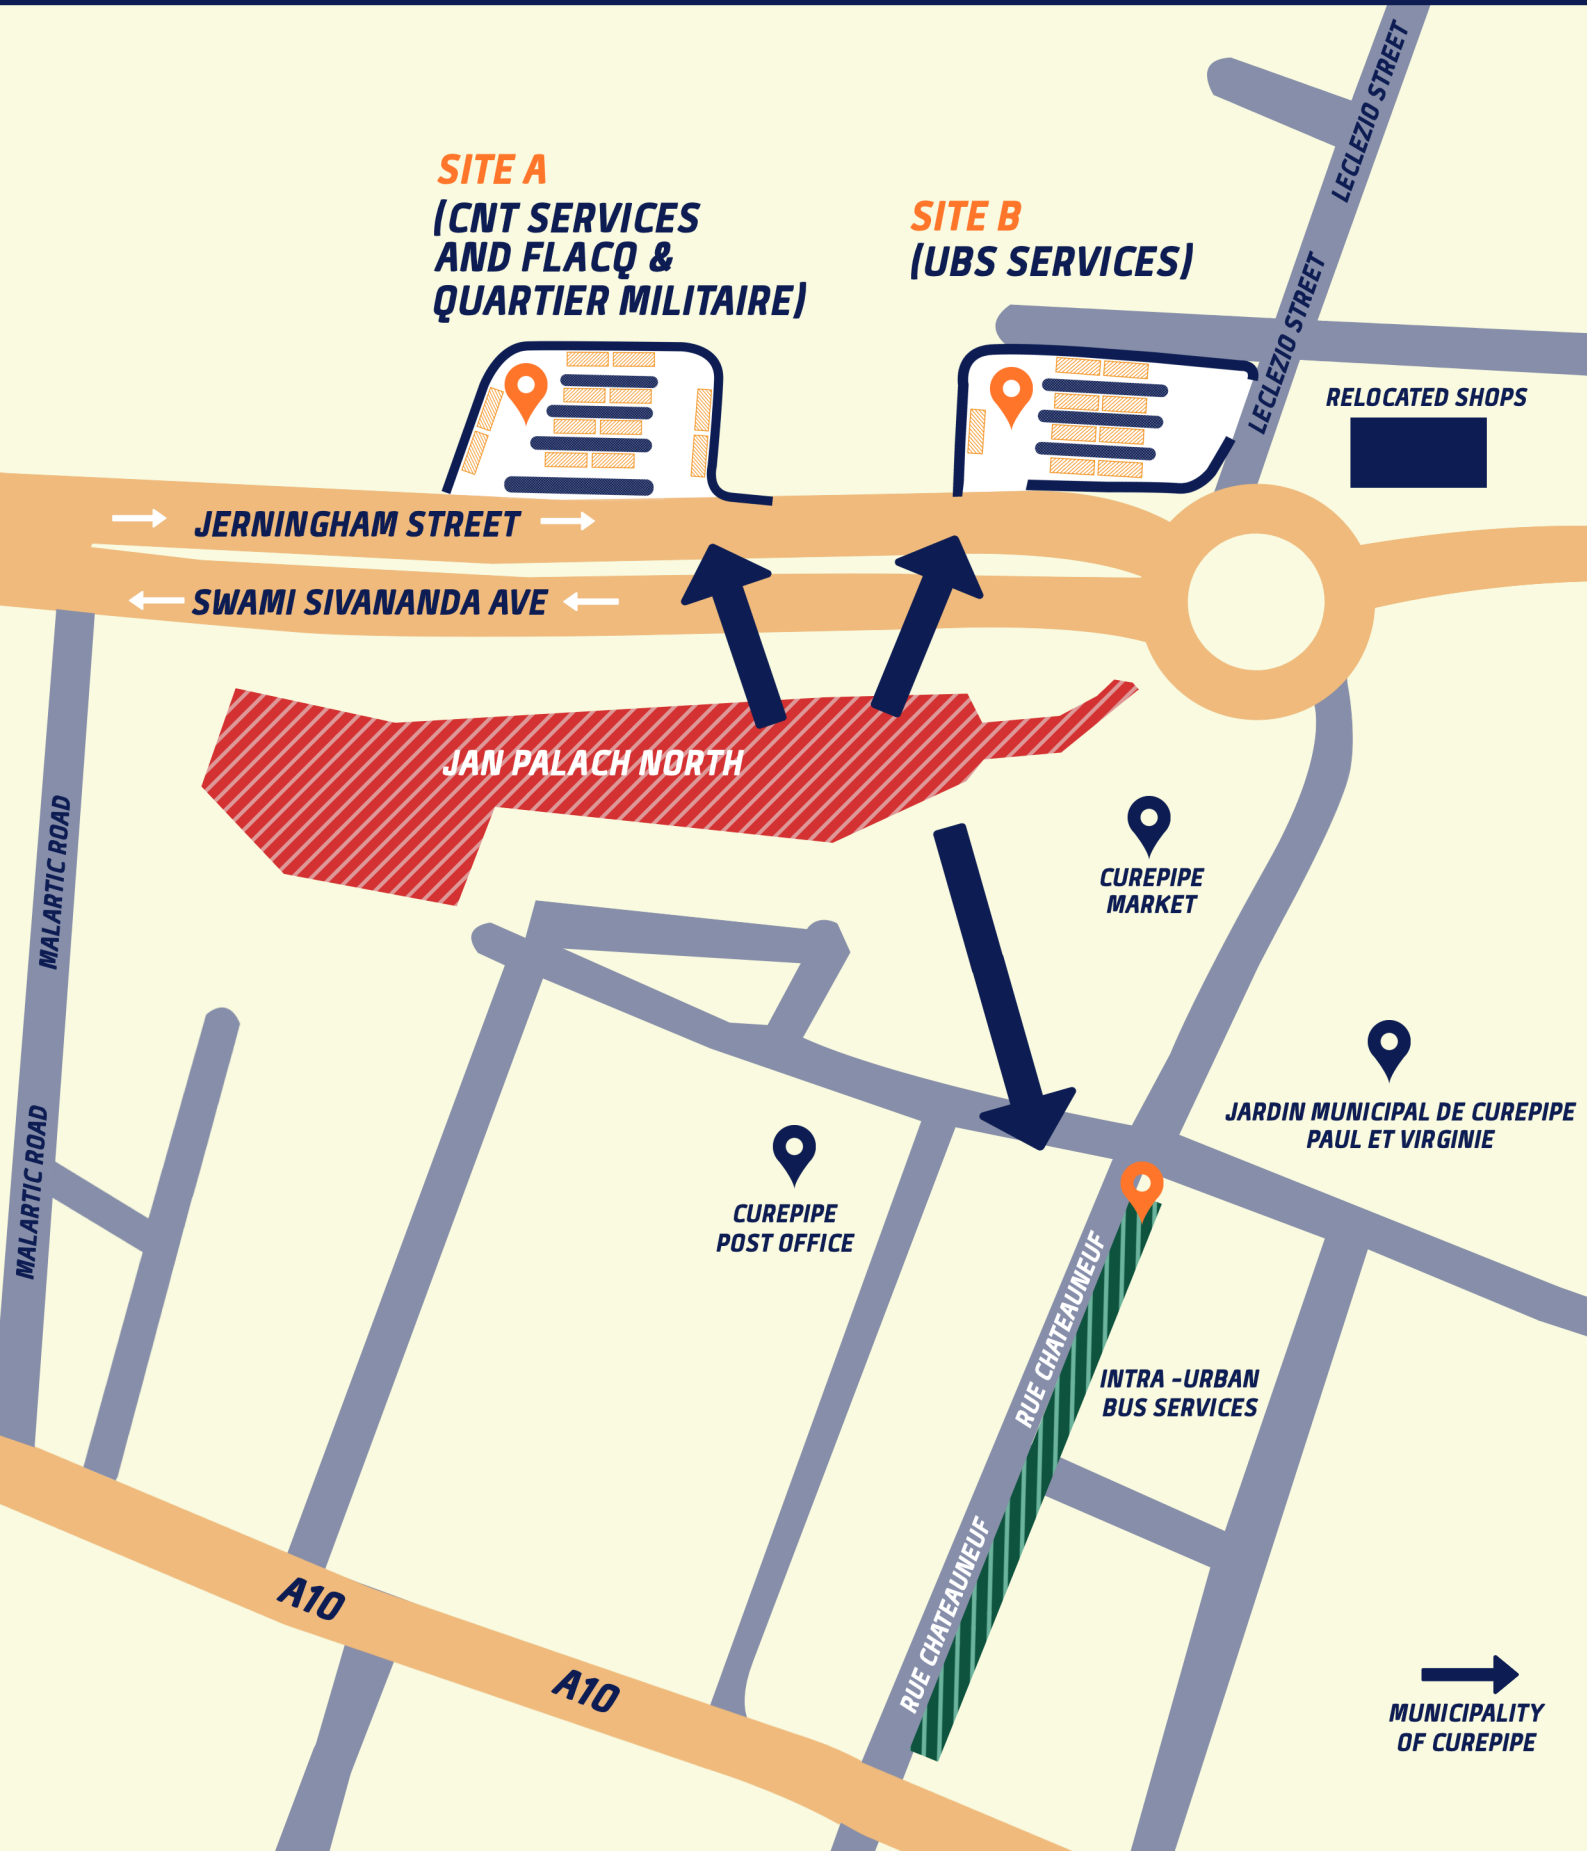

RELOCATION OF JAN PALACH NORTH BUS STATION

NEW BOARDING/ALIGHTING BAYS

OPPOSITE JAN PALACH NORTH BUS STATION AND AT RUE CHATEAUNEUF

SITE A

(CNT SERVICES AND FLACQ & QUARTIER MILITAIRE)

JERNINGHAM STREET

SWAMI SIVANANDA AVE

SITE B

(UBS SERVICES)