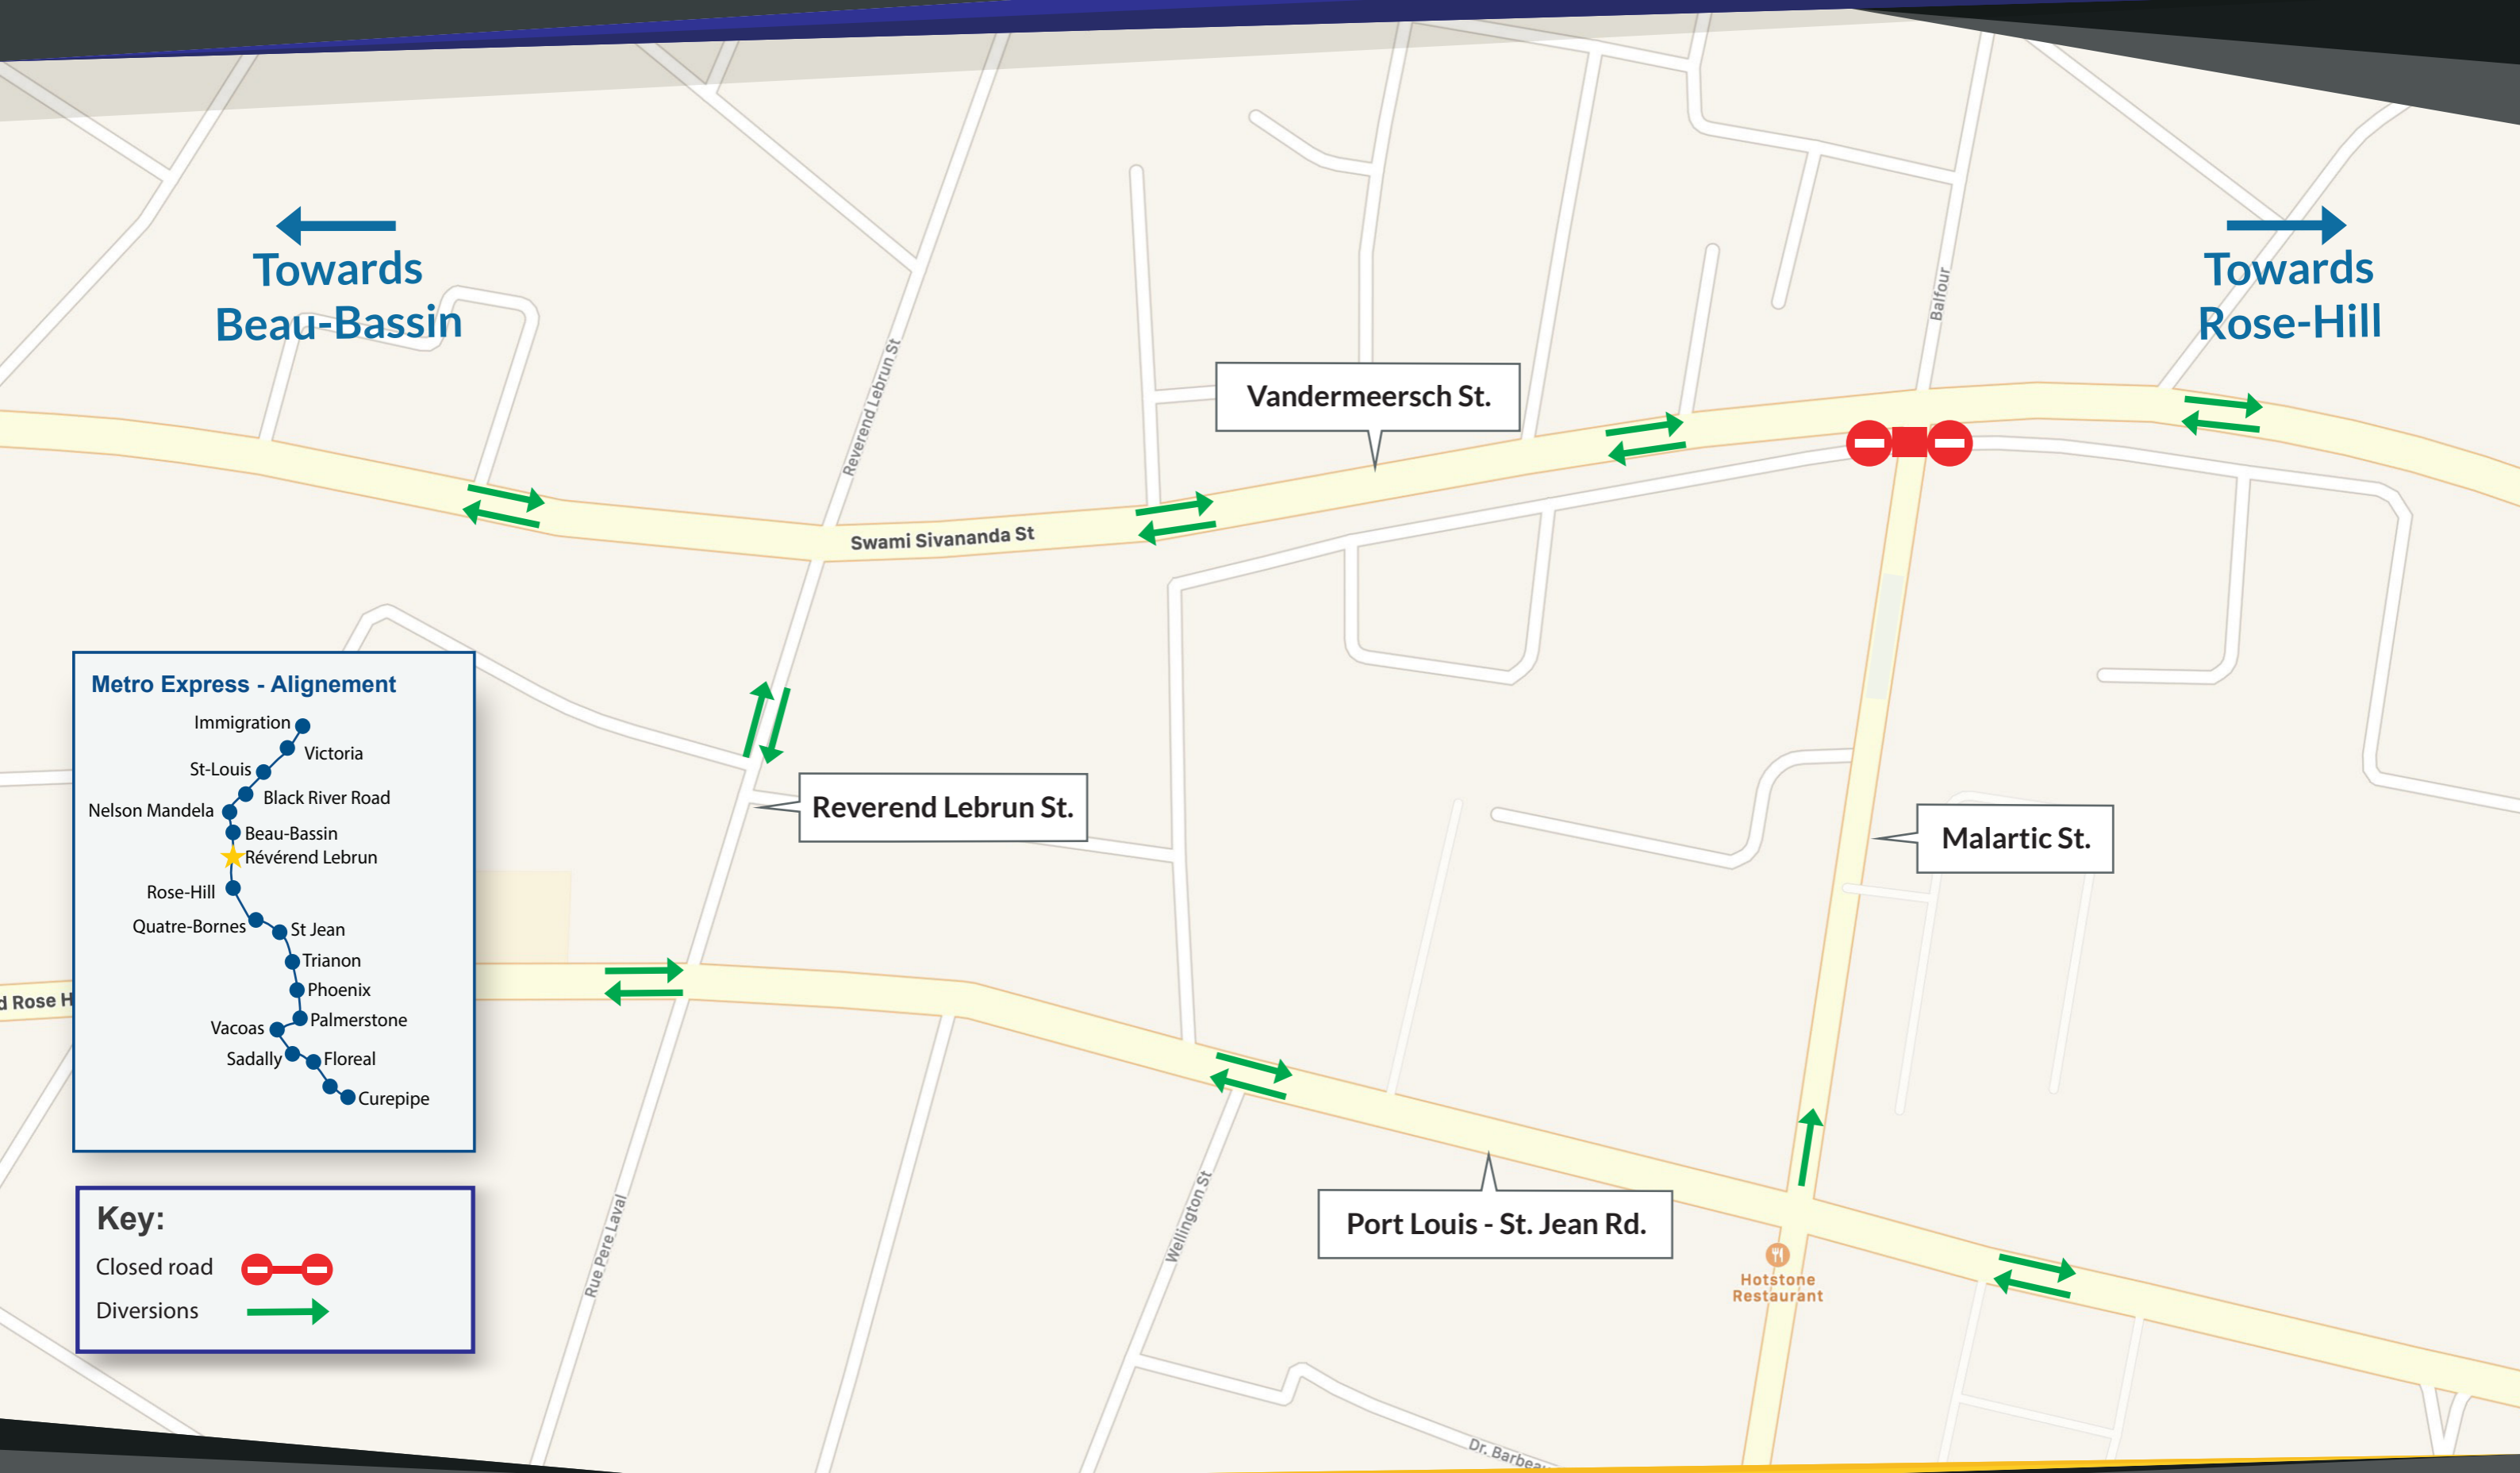

# Malartic St. Diversion plan

**Metro Express - Aligement**

- Immigration
- Victoria
- St-Louis
- Black River Road
- Beau-Bassin
- ★ Révérend Lebrun
- Rose-Hill
- Quatre-Bornes
- St Jean
- Trianon
- Phoenix
- Vacoas
- Palmerstone
- Sadally
- Floreal
- Curepipe

**Key:**

- Closed road
- Diversions